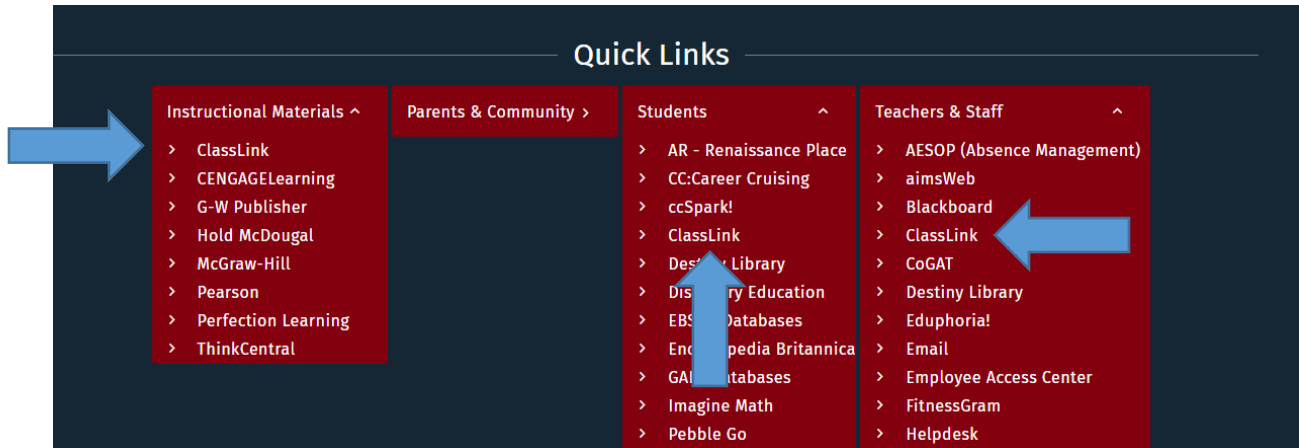

Medina Valley ISD

Guide to ClassLink

Teachers and students, in order to access instructional materials, you will need to login to ClassLink from the MVISD website.

Sign in with your Active Directory (Windows username and password that are used to log in to your district computer).