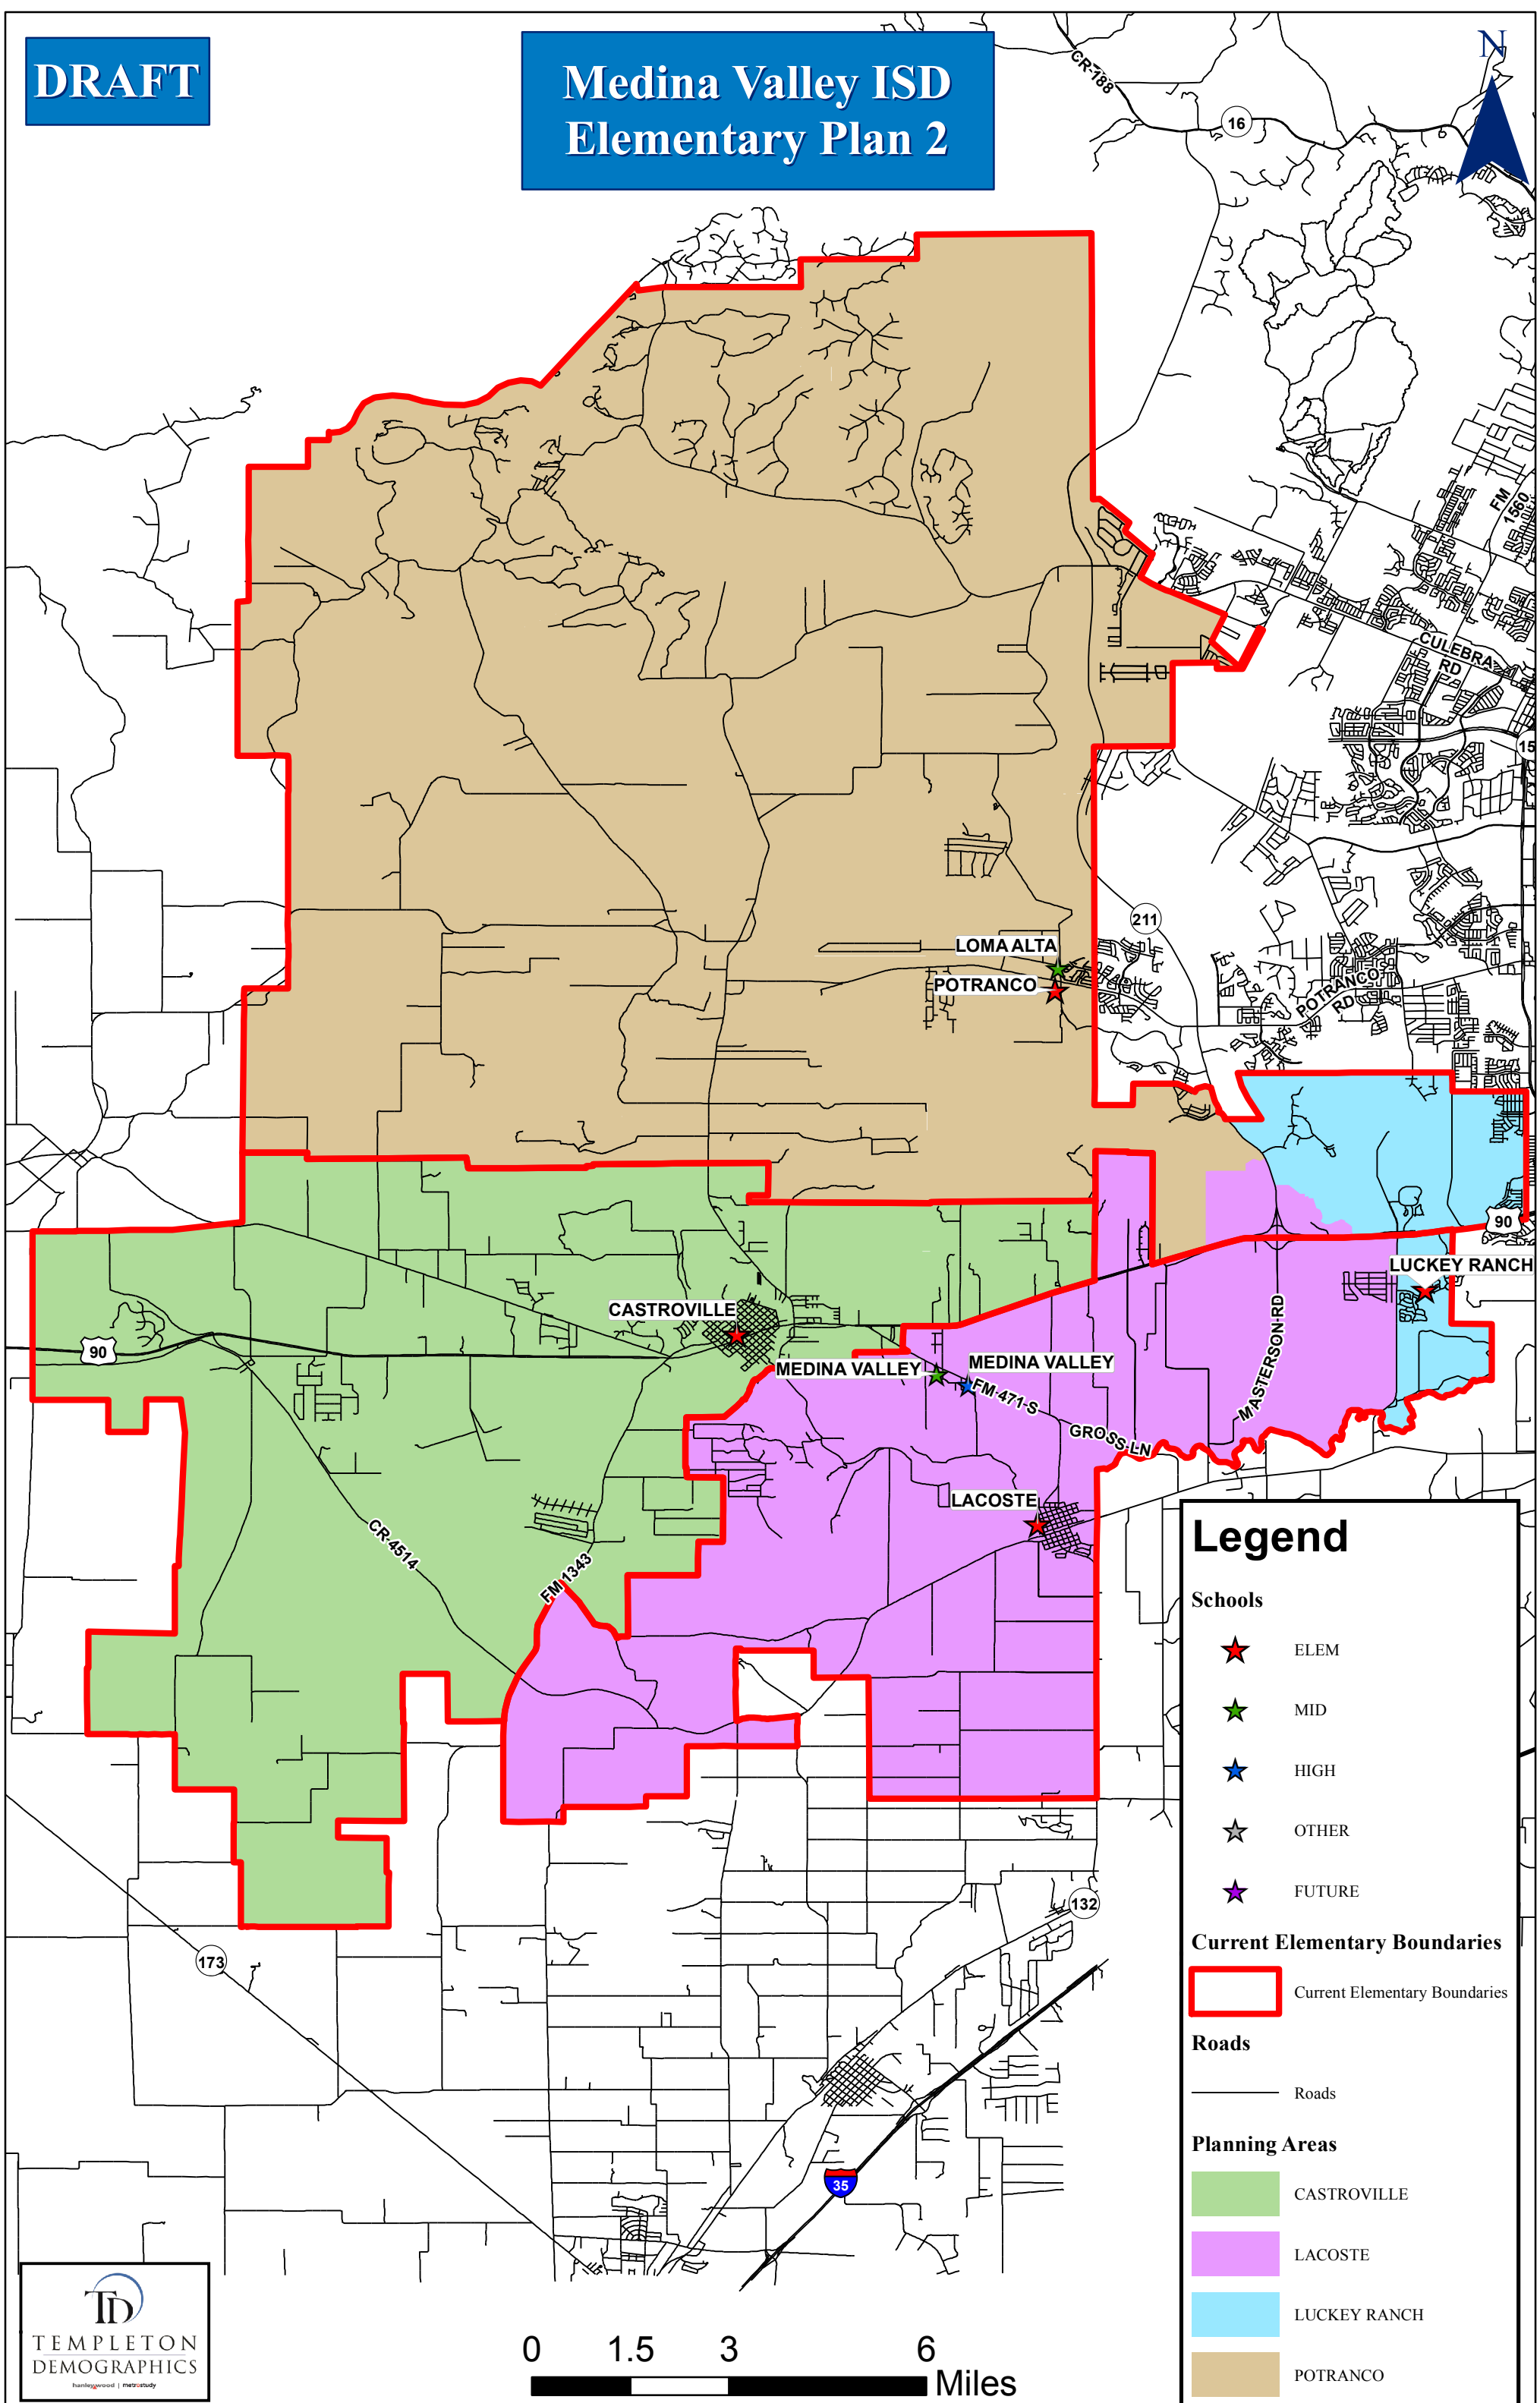

DRAFT

Medina Valley ISD Elementary Plan 2

Legend

Schools

- ★ ELEM
- ★ MID
- ★ HIGH
- ★ OTHER
- ★ FUTURE

Current Elementary Boundaries

- Current Elementary Boundaries

Roads

- Roads

Planning Areas

- CASTROVILLE
- LACOSTE
- LUCKEY RANCH
- POTRANCO